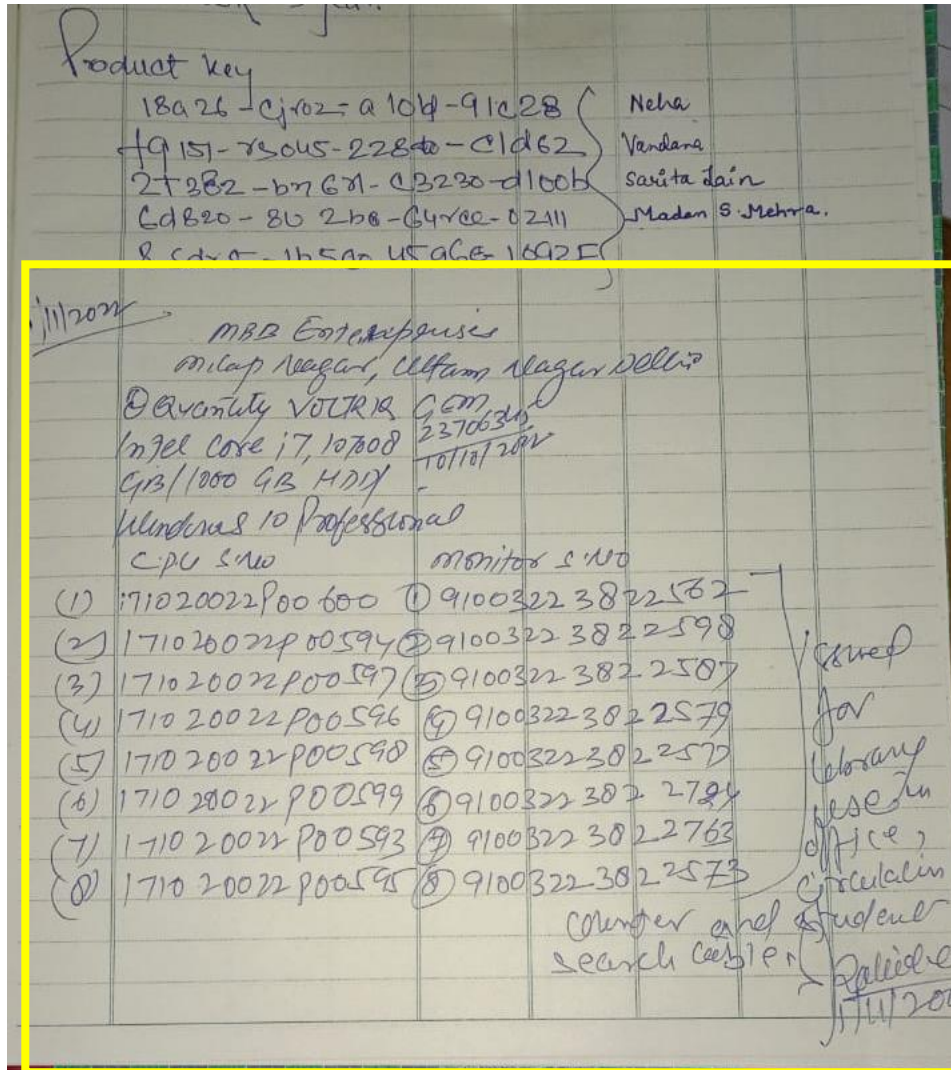

51 COMPUTERS DONATED/ PURCHASED

S.no	Department	Computers		Source
1	Dept. of F&N	Desktops		Sigma Research and Consulting Pvt Lt
		Laptops	25 + 1	
2	Dept. of RMDA	Desktops	-	Vigyan Ratna Laxshman Prasad APJ Abdul Kalam Computer Centre
		Laptops	20	
3	Dept. of DCE	Desktops	1	Project ROSHINI Centre for Women Collectives led Social Action
		Laptops	5	
		TOTAL	51